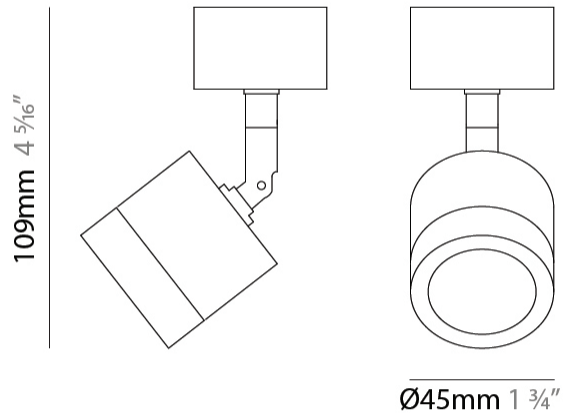

COMPACTO SURFACE

A7200019-

base number   Color   Finish
Temperature   Options

PROJECT
TYPE
SPECIFIER
QUANTITY
DATE

1. To build a product code in our configurator select the specify button on the base model # product page
2. To build a manual product code on this datasheet choose from the options listed below in blue font and add the suffix to the base model #

GENERAL

Series: Compacto
Partner: Letroh
Division: Architectural
Installation: Surface
Product Type: Spots
Mounting Location: Ceiling
Light Distribution: Adjustable / Downlight

PHYSICAL

Aperture Sizes - Downlights: 1"
Shape: Cylinder
Diameter (mm): 45
Diameter (in): 1 3/4
Height (mm): 109
Height (in): 4 5/16
Weight (kg): 0.14
Fixture Finish: WHI / BLK
Fixture Material: Aluminum

ELECTRICAL

Lamp Type: LED (Zhaga Standard)
Input Wattage (W): 9
Dimming: Tri-Mode (Non-Dimming and Phase Dimming (120Vac only) and 0-10V Dimming)
Driver Included: No
Driver Location: Remote
Driver Type: Constant Current - Universal
Driver Class: Class 2
Input Voltage (V): 120 - 277
Constant Current (MA): 250

LED

Color Temperature (°K): 2700 / 3000
Max. Delivered Lumen (lm): 728 / 770
CRI: >97 CRI
Lamp Life (hrs): 50000

OPTICAL

Optic°: 20 / 40 / 60
Adjustability: Tilting and rotating

RATINGS AND CERTIFICATIONS

Certified By: Certified for North American Standards
IP rating: IP20