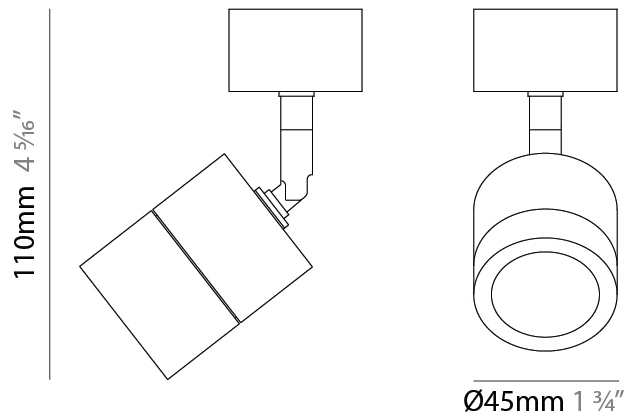

PROJECT _____
TYPE _____
SPECIFIER _____
QUANTITY _____
DATE _____

COMPACTO SURFACE

A7200020- -

base number   Color   Finish
Temperature   Options

1. To build a product code in our configurator select the specify button on the base model # product page
2. To build a manual product code on this datasheet choose from the options listed below in blue font and add the suffix to the base model #

GENERAL

Series: Compacto
Partner: Letroh
Division: Architectural
Installation: Surface
Product Type: Spots
Mounting Location: Ceiling
Light Distribution: Adjustable / Downlight

PHYSICAL

Aperture Sizes - Downlights: 1"
Shape: Cylinder
Diameter (mm): 45
Diameter (in): 1 3/4
Height (mm): 110
Height (in): 4 5/16
Weight (kg): 0.16
Fixture Finish: WHI / BLK
Fixture Material: Aluminum

ELECTRICAL

Lamp Type: LED (Zhaga Standard)
Input Wattage (W): 9
Dimming: Tri-Mode (Non-Dimming and Phase Dimming (120Vac only) and 0-10V Dimming)
Driver Included: No
Driver Location: Remote
Driver Type: Constant Current - Universal
Driver Class: Class 2
Input Voltage (V): 120 - 277
Constant Current (MA): 250

LED

Color Temperature (°K): 2700 / 3000
Max. Delivered Lumen (lm): 698 / 740
CRI: >97 CRI
Lamp Life (hrs): 50000

OPTICAL

Optic°: 20 and Honeycomb Lens included
Adjustability: Tilting and rotating

RATINGS AND CERTIFICATIONS

Certified By: Certified for North American Standards
IP rating: IP20